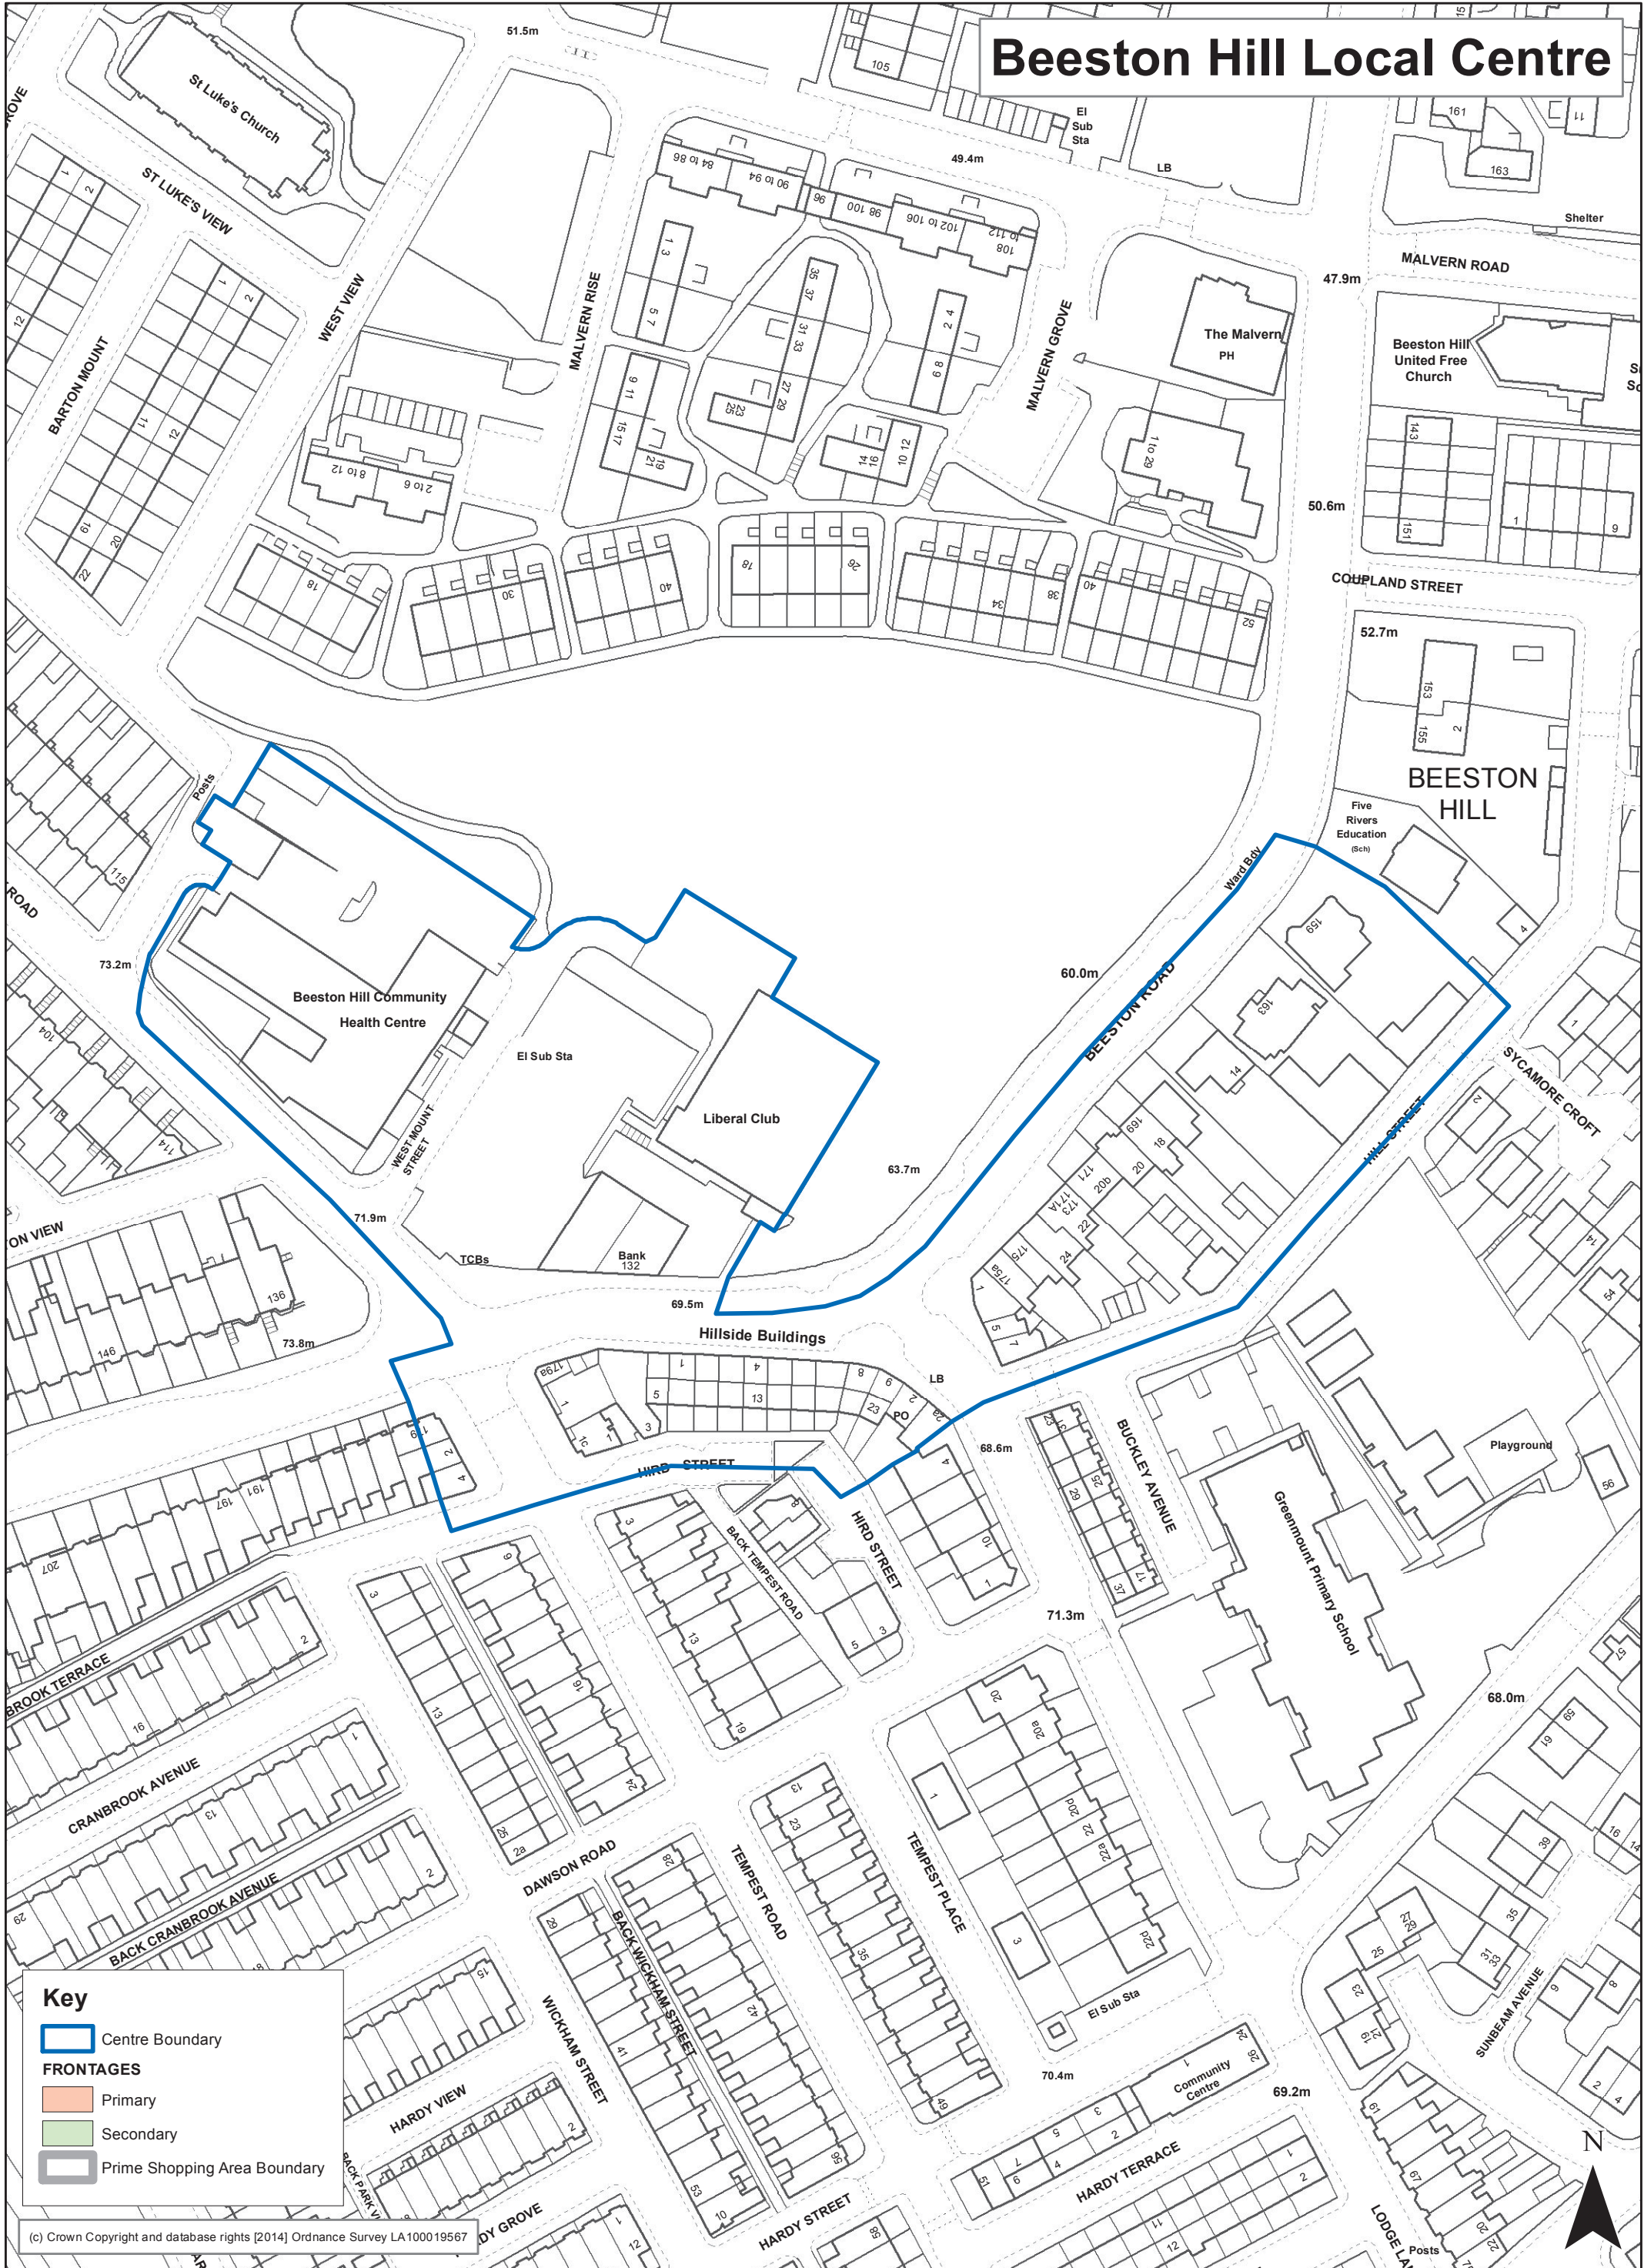

Beeston Hill Local Centre

Key

- Centre Boundary
- FRONTAGES**
- Primary
- Secondary
- Prime Shopping Area Boundary

(c) Crown Copyright and database rights [2014] Ordnance Survey LA100019567